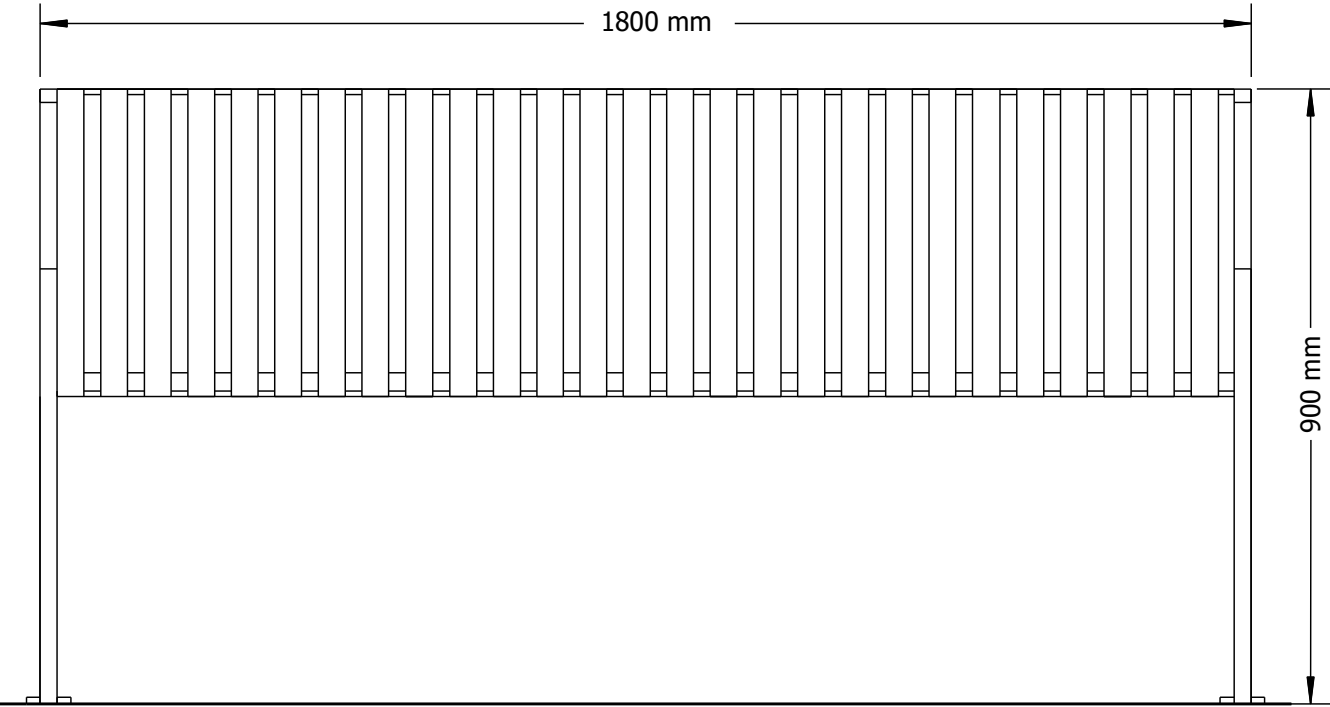

Banksia Seat

EM023

EMERDYN

02 9534 1314

sales@emerdyn.com.au

Standard Specifications:

- Length: 1800mm
- Battens: steel 40 x 5mm
- Frame: galvanised steel
- Finish: powder coated
- Fixture: surface, sub-surface, inground

Side elevation

Front elevation