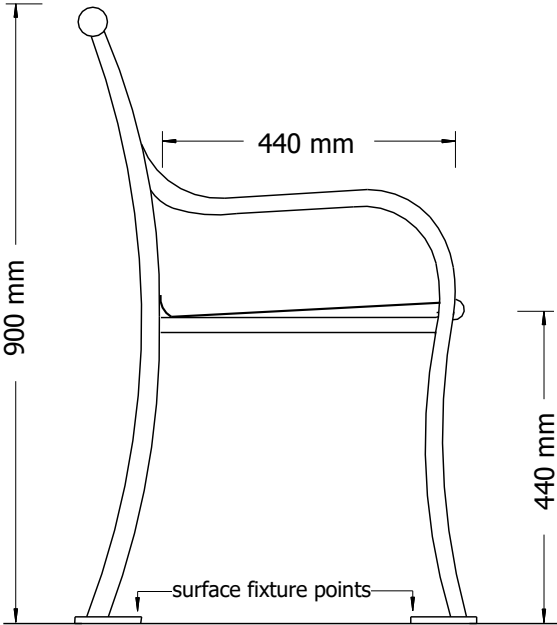

Banksia Seat

EM023

EMERDYN

02 9534 1314

sales@emerdyn.com.au

Standard Specifications:

- Length: 1800mm
- Battens: steel 40 x 5mm
- Frame: galvanised steel
- Finish: powder coated
- Fixture: surface, sub-surface, inground

Options:

- Battens: stainless steel
- Frame: stainless steel
- Seats: back to back

Banksia Seat

EM023

EMERDYN

02 9534 1314

sales@emerdyn.com.au

Dimensions

Side elevation

Front elevation